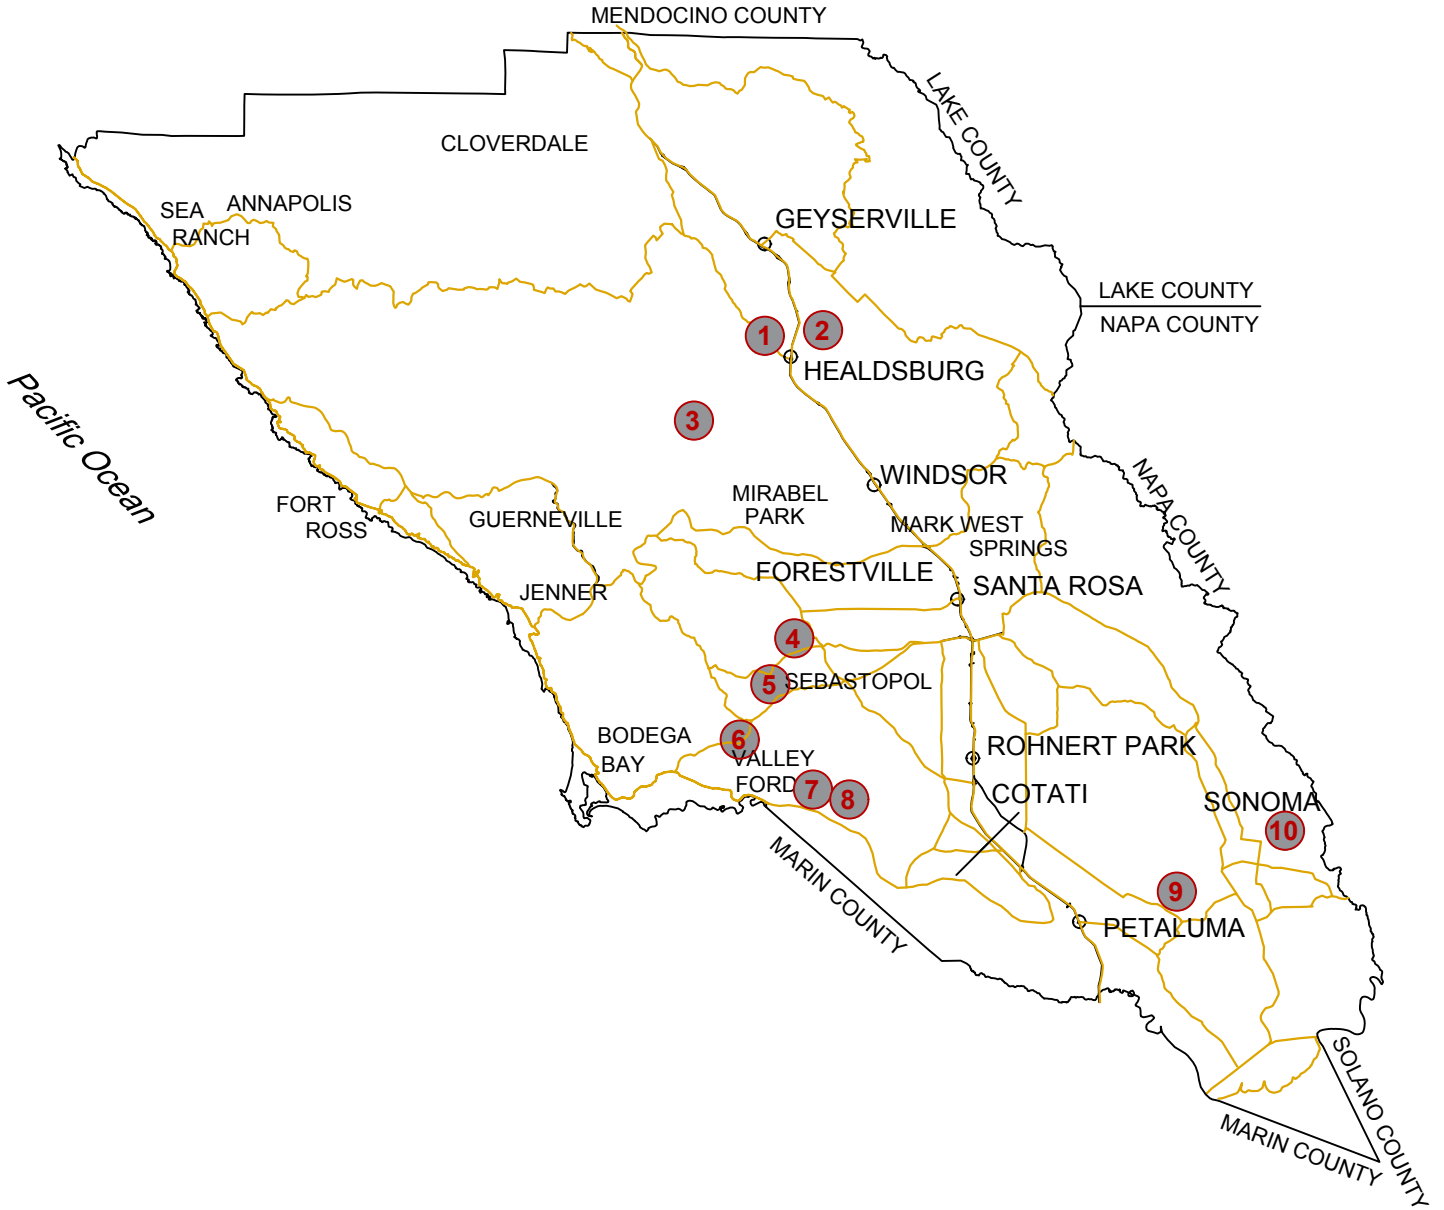

SONOMA COUNTY, CA (NO SCALE):

	SONOMA COUNTY TRANSPORTATION & PUBLIC WORKS Road & Bridge Operations	Proj. No.: NA By: BDM Date: 01/14/20	SITE LOCATION MAP C20302 - 2020 CULVERT REPLACEMENT PROGRAM	PLATE 1