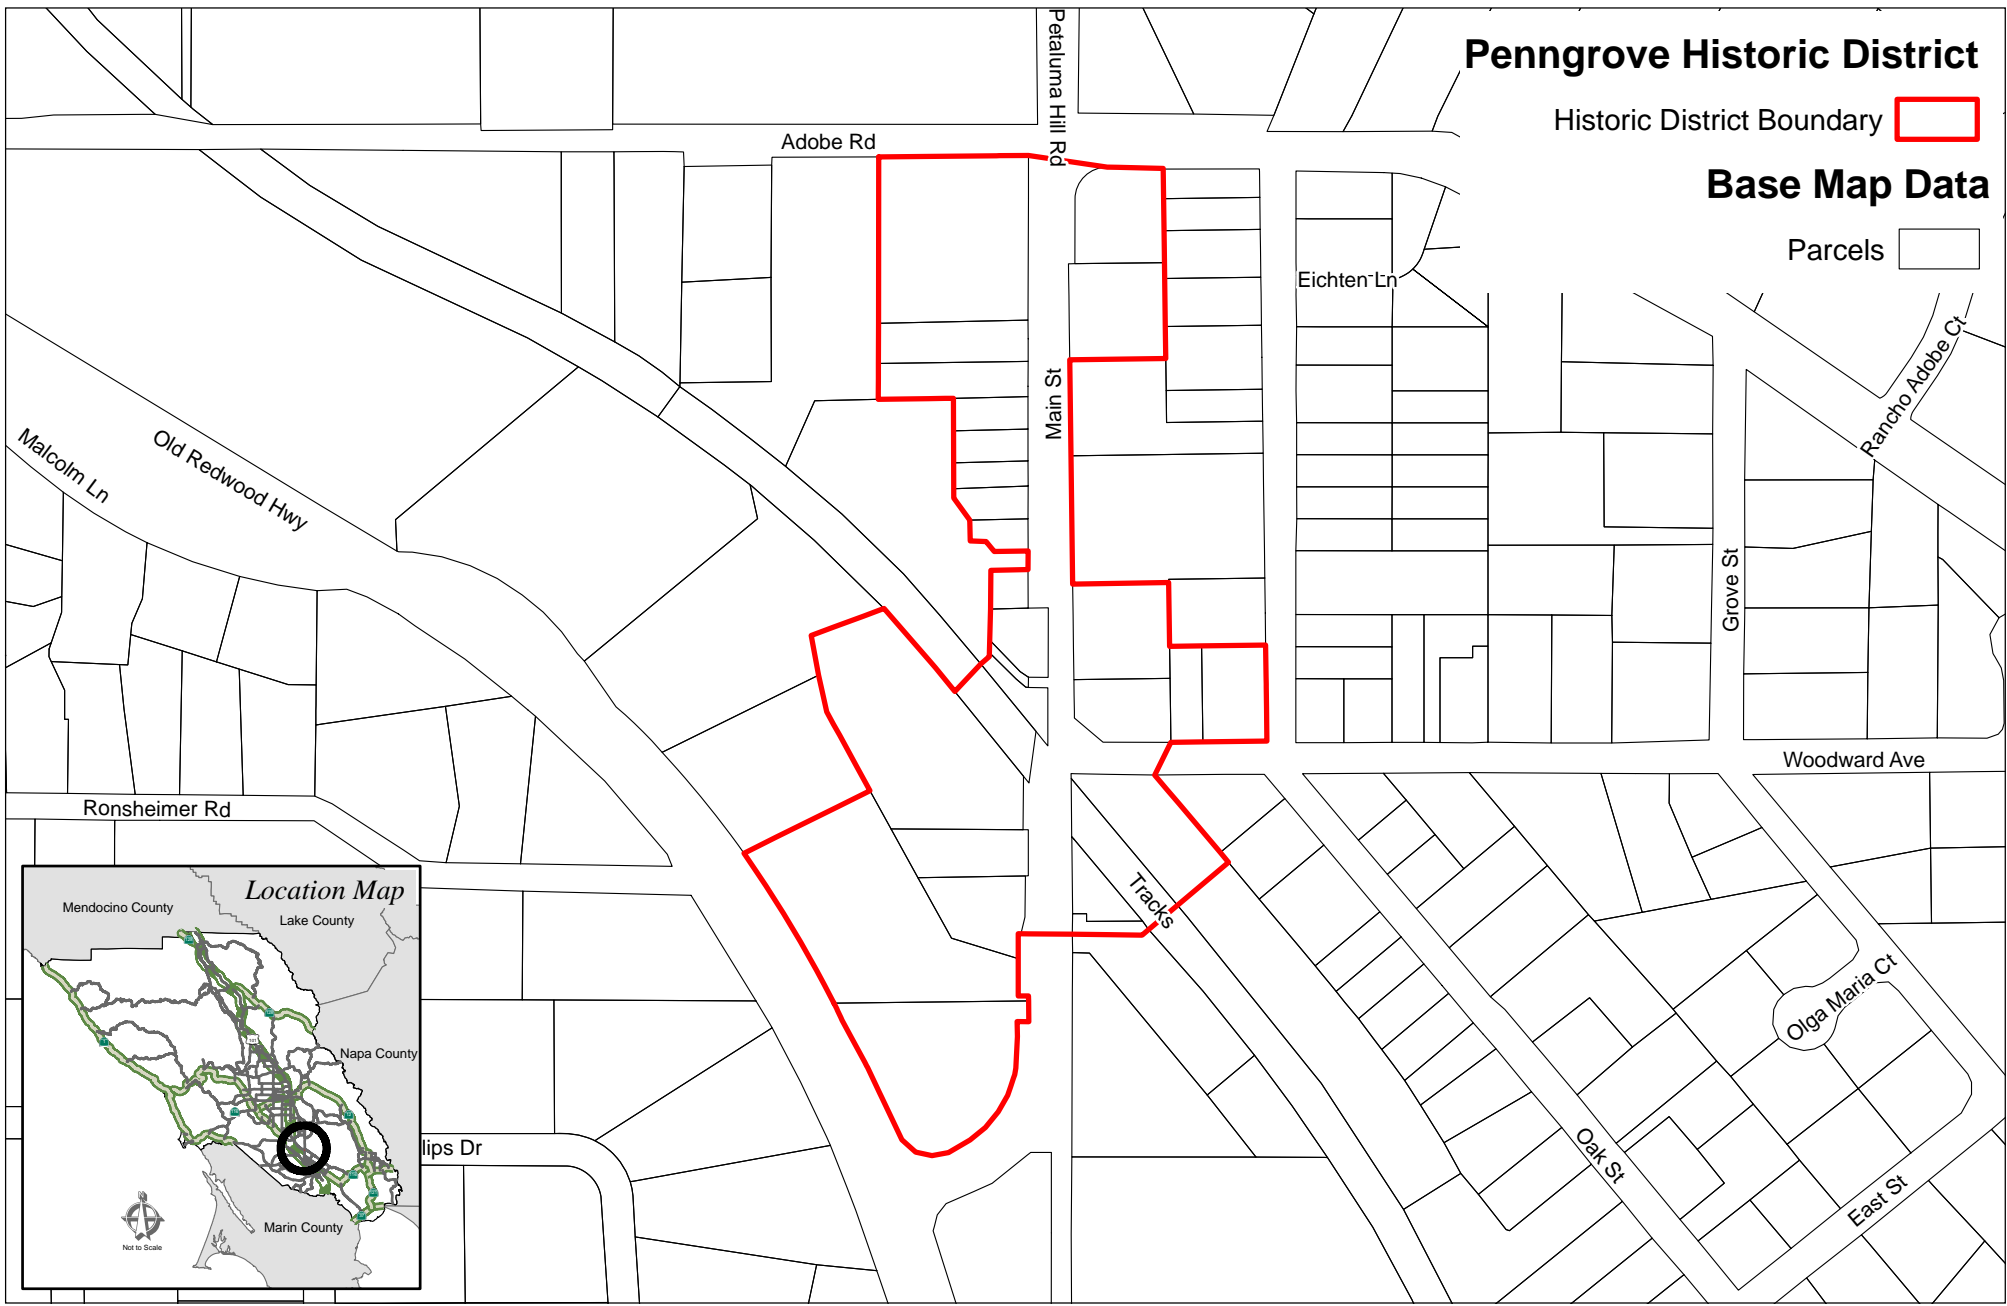

Penngrove Historic District

Historic District Boundary 

Base Map Data

Parcels 

Map Scale and Reproduction methods limit precision in physical features displayed. This map is for illustrative purposes only, and is not suitable for parcel-specific decision making. The parcels contained herein are not intended to represent surveyed data. Site-specific studies are required to draw parcel-specific conclusions. Assessor's parcel data are current as of June 30, 2008.

No part of this map may be copied, reproduced, or transmitted in any form or by any means without written permission from the Permit and Resource Management Department (PRMD), County of Sonoma, California. Maps contained in a planning document published by PRMD can be photocopied by members of the public for review and comment purposes.