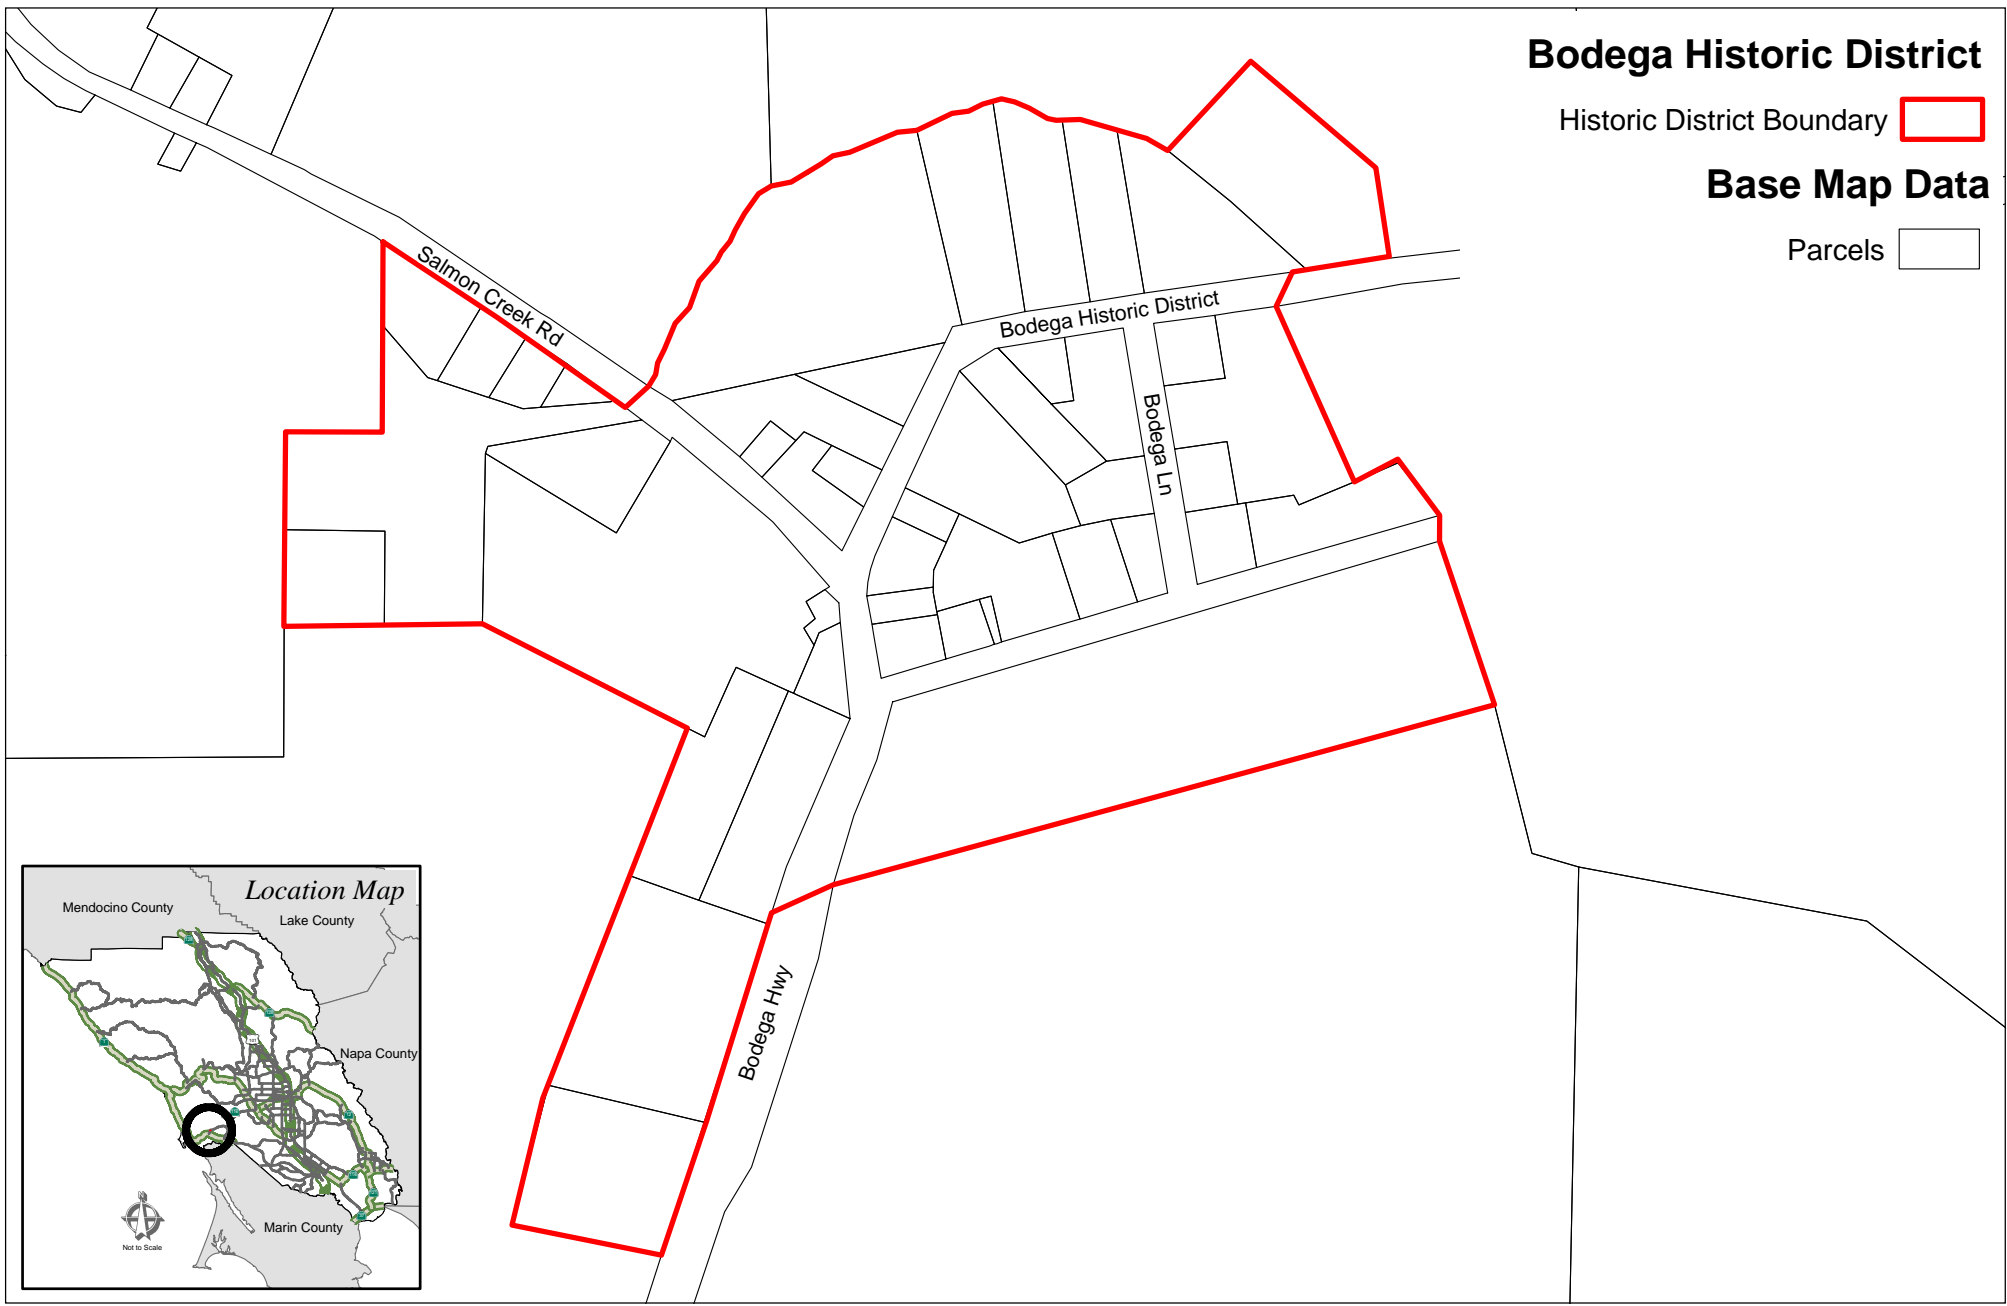

Bodega Historic District

Historic District Boundary 

Base Map Data

Parcels 

Map Scale and Reproduction methods limit precision in physical features displayed. This map is for illustrative purposes only, and is not suitable for parcel-specific decision making. The parcels contained herein are not intended to represent surveyed data. Site-specific studies are required to draw parcel-specific conclusions. Assessor's parcel data are current as of June 30, 2008.

No part of this map may be copied, reproduced, or transmitted in any form or by any means without written permission from the Permit and Resource Management Department (PRMD), County of Sonoma, California. Maps contained in a planning document published by PRMD can be photocopied by members of the public for review and comment purposes.