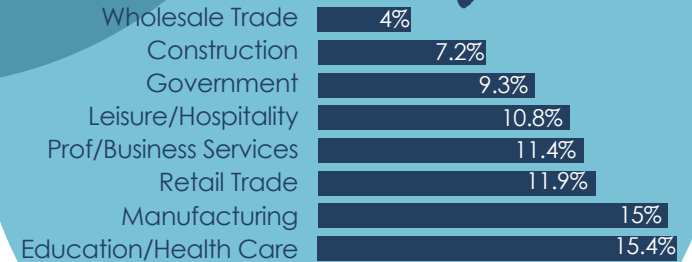

BY SECTOR:

49,478
RESIDENTS
ARE EMPLOYED

SOURCES:
U.S. Census Bureau
ESRI Business Analyst Online
Design Source: IAE Regional
Infographic Series, LAEDC