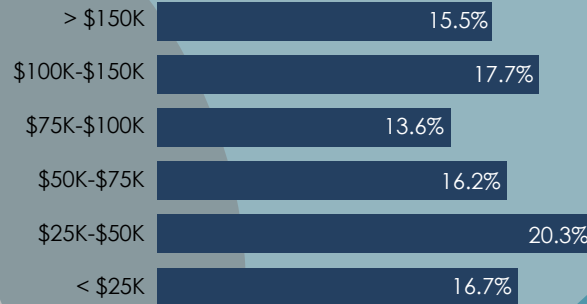

SUPERVISORIAL 4

DISTRICT

99,123
People

31%
of residents are
of **Hispanic** origin

39.7
MEDIAN AGE

\$ 32,952
PER CAPITA INCOME

18.5% >>>
of residents have
a Bachelor's Degree

36,208
Households

BY INCOME:

16.7%
of households
earn less than
\$25,000

\$ 68,505
MEDIAN
HOUSEHOLD
INCOME

*2020
projections*

101,566 ↑
people

\$37,829 ↑
per capita
income

13.5% ↓
of households
earning less
than \$25,000

49,290
Jobs