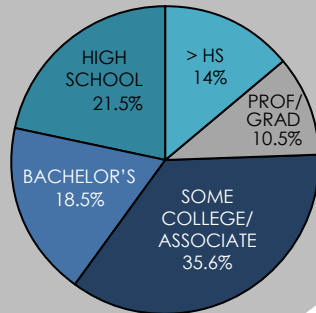

SUPERVISORIAL 4

DISTRICT

99,123
People

31%
of residents are
of **Hispanic** origin

39.7
MEDIAN AGE

\$ 32,952
PER CAPITA INCOME

18.5% >>>
of residents have
a Bachelor's Degree

36,208
Households

BY INCOME:

16.7%
of households
earn less than
\$25,000

\$ 68,505
MEDIAN
HOUSEHOLD
INCOME

*2020
projections*

101,566 ↑
people

\$37,829 ↑
per capita
income

13.5% ↓
of households
earning less
than \$25,000

49,290
Jobs