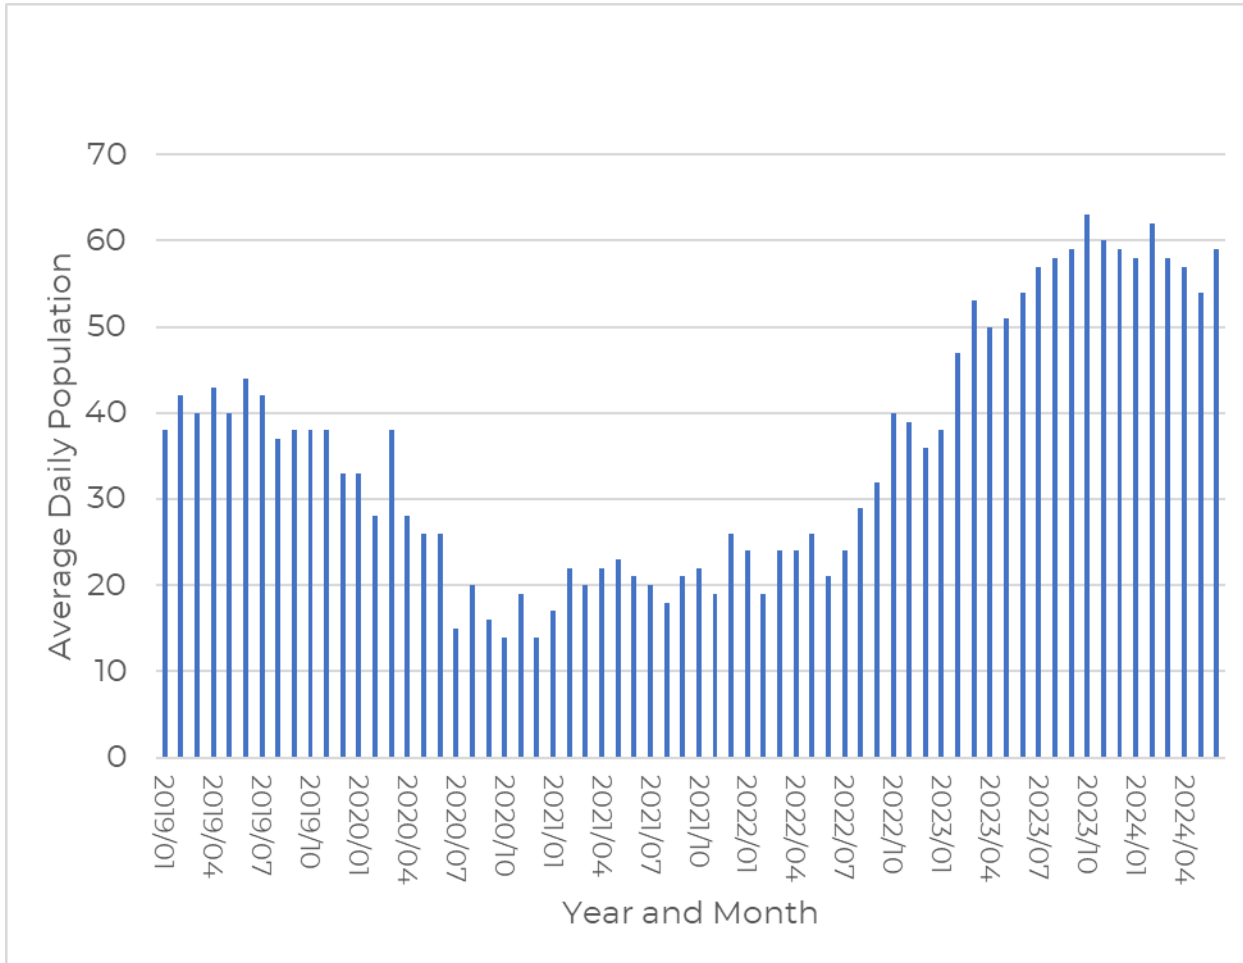

5065

PROBATION

Sonoma County Juvenile Hall Average Daily Population

	2019	2020	2021	2022	2023	2024
January	38	33	17	24	38	58
February	42	28	22	19	47	62
March	40	38	20	24	53	58
April	43	28	22	24	50	57
May	40	26	23	26	51	54
June	44	26	21	21	54	59
July	42	15	20	24	57	
August	37	20	18	29	58	
September	38	16	21	32	59	
October	38	14	22	40	63	
November	38	19	19	39	60	
December	33	14	26	36	59	