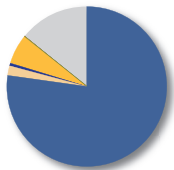

## Demographics

Who lives there?

**Population: 42,305\***  
**Households: 15,976**  
**Households with children: 60.7%**  
**Average family size: 3.13**  
**Poverty Rate: 15%**

\*US Census Bureau

### Race

**White: 72.4%**  
**Black: 1.9%**  
**American Indian and Alaska Native: 0.5%**  
**Asian: 5.7%**  
**Native Hawaiian & Other Pacific Islander: 0.1%**  
**Some other race: 13.1%**

Hispanic or Latino: 25.8%