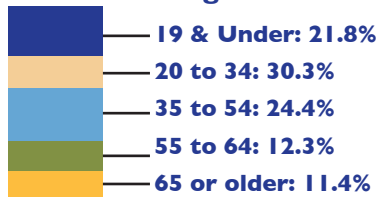

## Demographics

Who lives there?

**Population: 42,305\***  
**Households: 15,976**  
**Households with children: 60.7%**  
**Average family size: 3.13**  
**Poverty Rate: 15%**

\*US Census Bureau

### Age