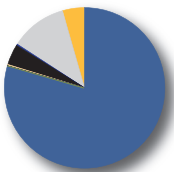

## Demographics

Who lives there?

**Population: 57,941\***  
**Households: 22,095**  
**Households with children: 33.4%**  
**Average family size: 3.21**  
**Poverty Rate: 8.7%**

\*US Census Bureau

### Race

**White: 78.8%**  
**Black: 0.8%**  
**American Indian and Alaska Native: 0.4%**  
**Asian: 4.2%**  
**Native Hawaiian & Other Pacific Islander: 0.35%**  
**Some other race: 11.2%**  
**Two or more races: 4.3%**