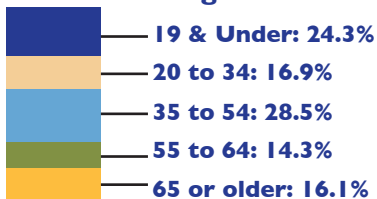

## Demographics

Who lives there?

**Population: 57,941\***  
**Households: 22,095**  
**Households with children: 33.4%**  
**Average family size: 3.21**  
**Poverty Rate: 8.7%**

\*US Census Bureau

### Age