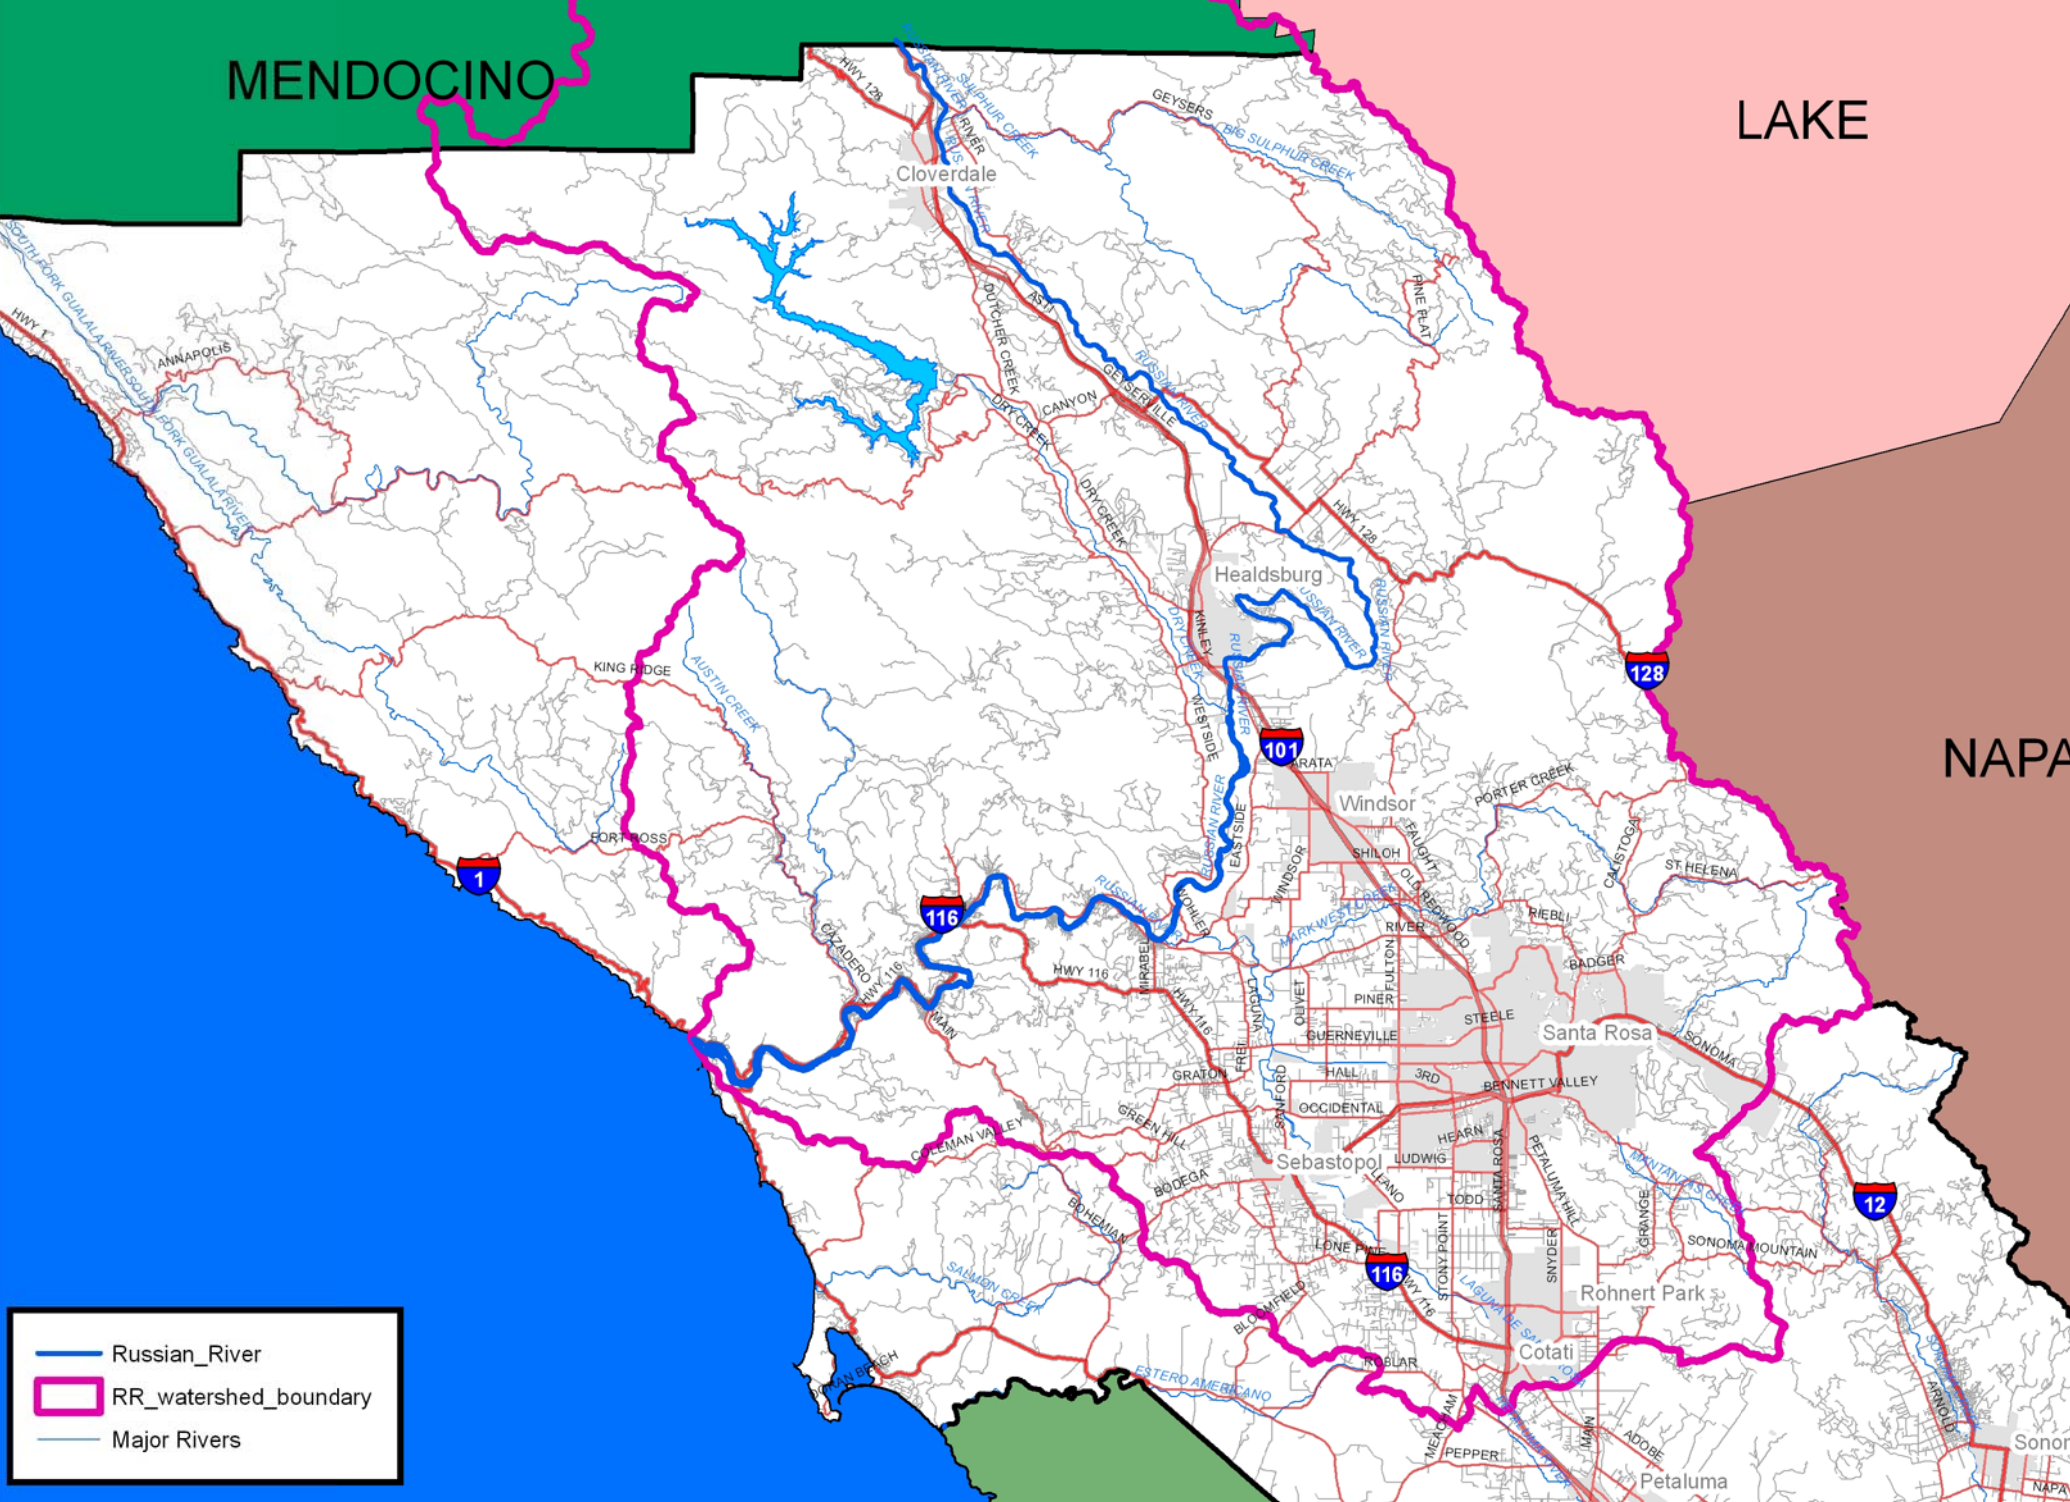

MENDOCINO

LAKE

NAPA

- Russian\_River
- RR\_watershed\_boundary
- Major Rivers

Prepared by the Sonoma County  
Agricultural Commissioner's Office  
01-14-2011

## Vineyard & Orchard Frost Protection- Sonoma County