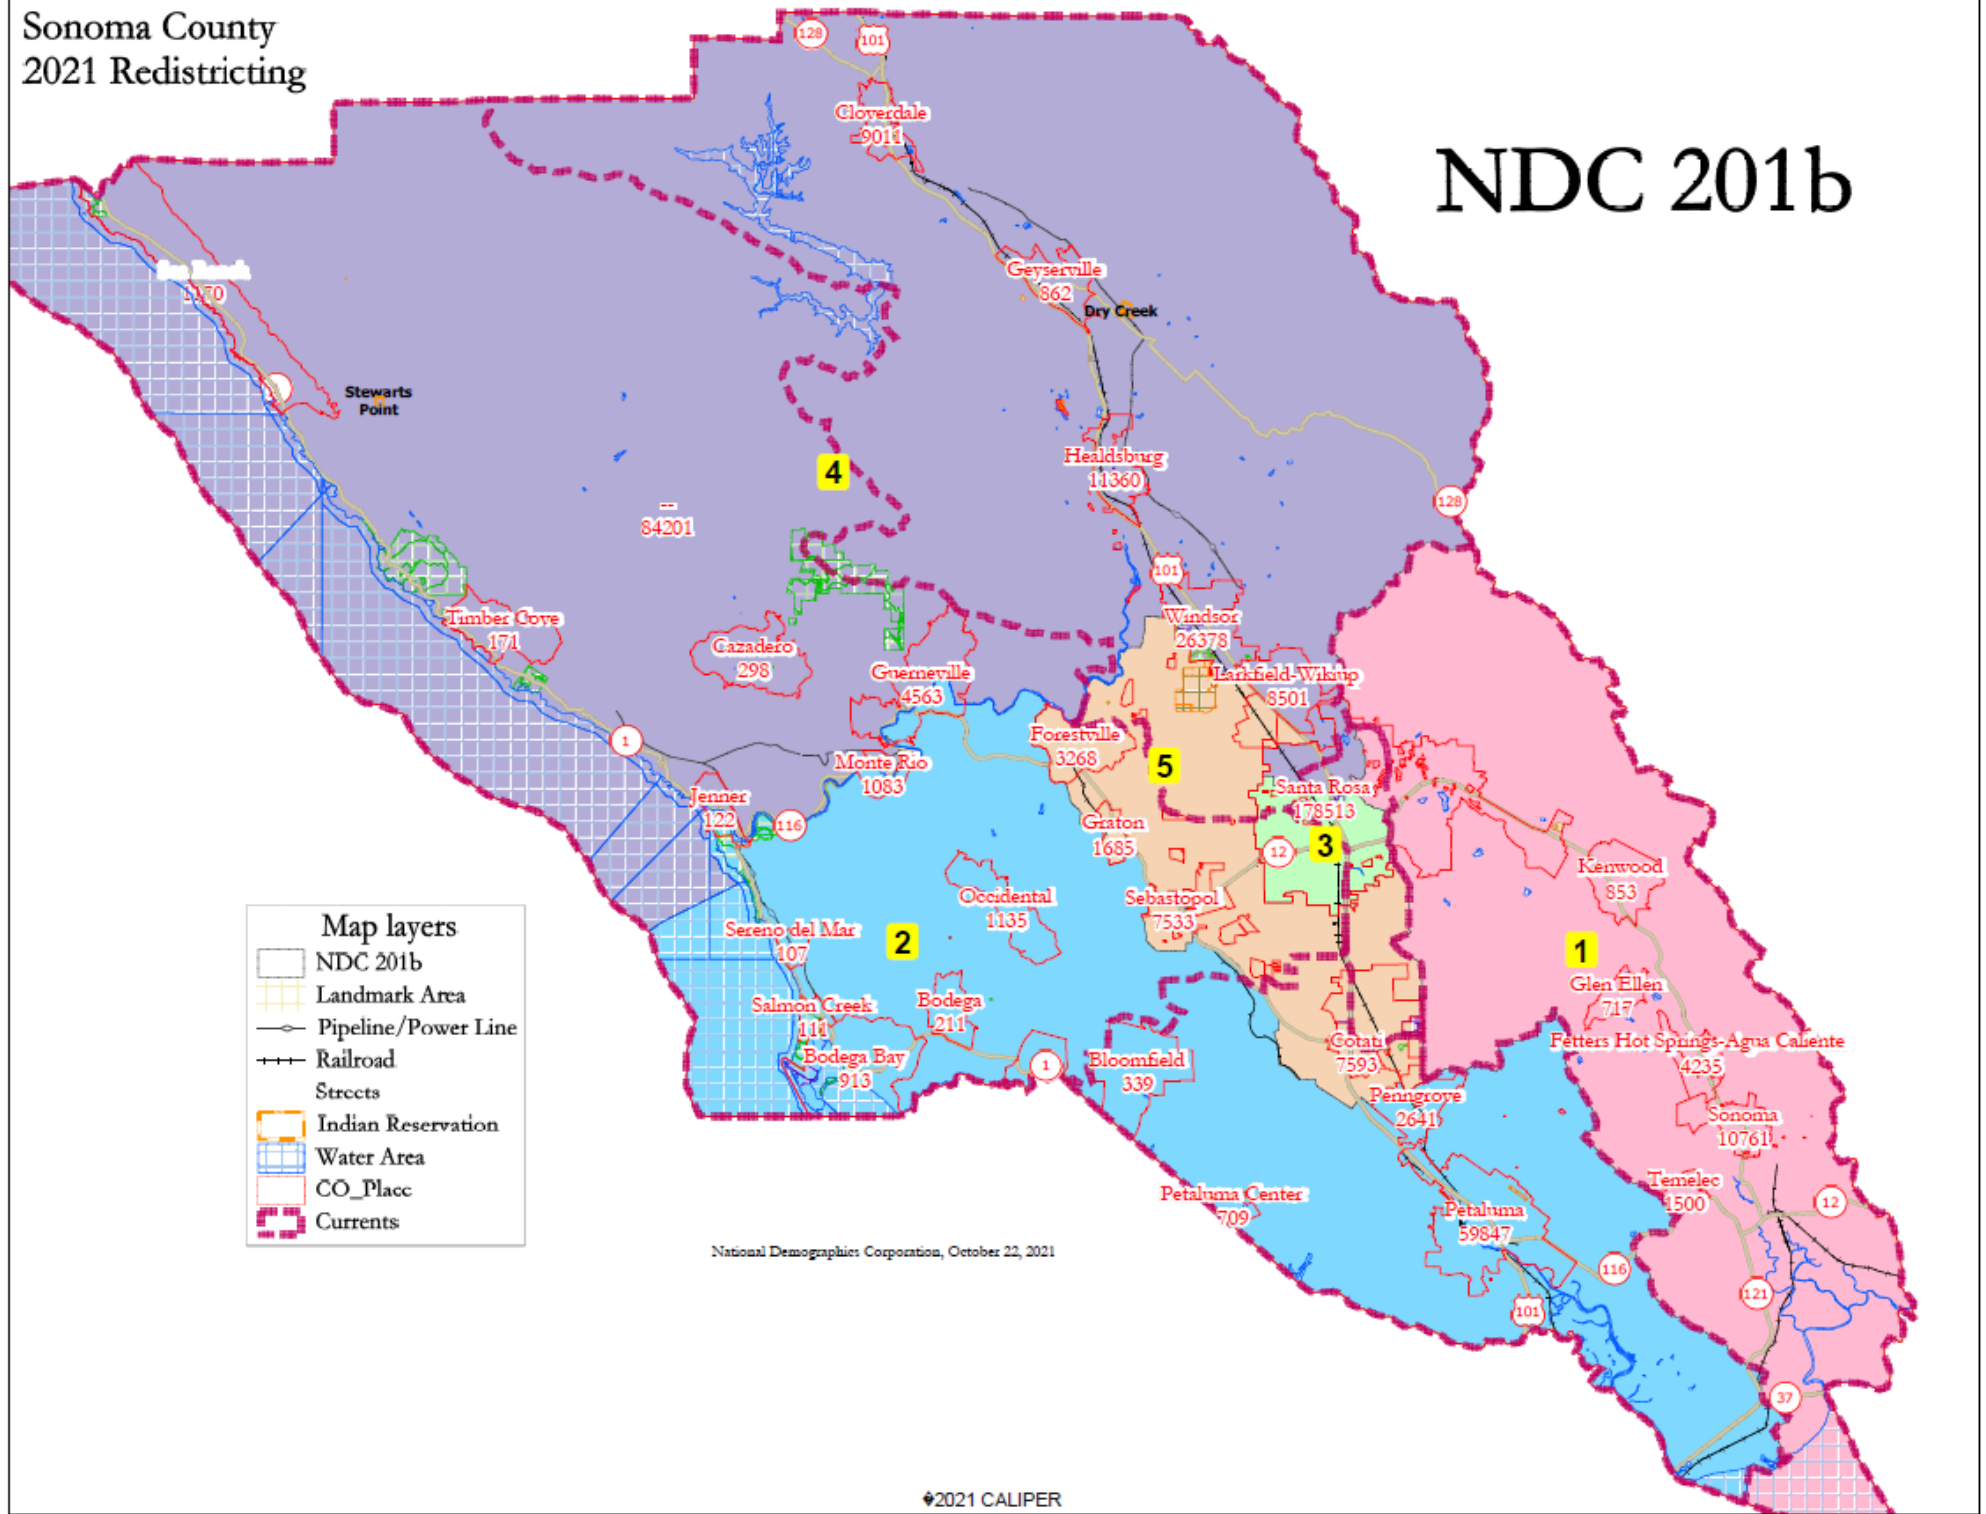

Sonoma County
2021 Redistricting

NDC 201b

National Demographics Corporation, October 22, 2021