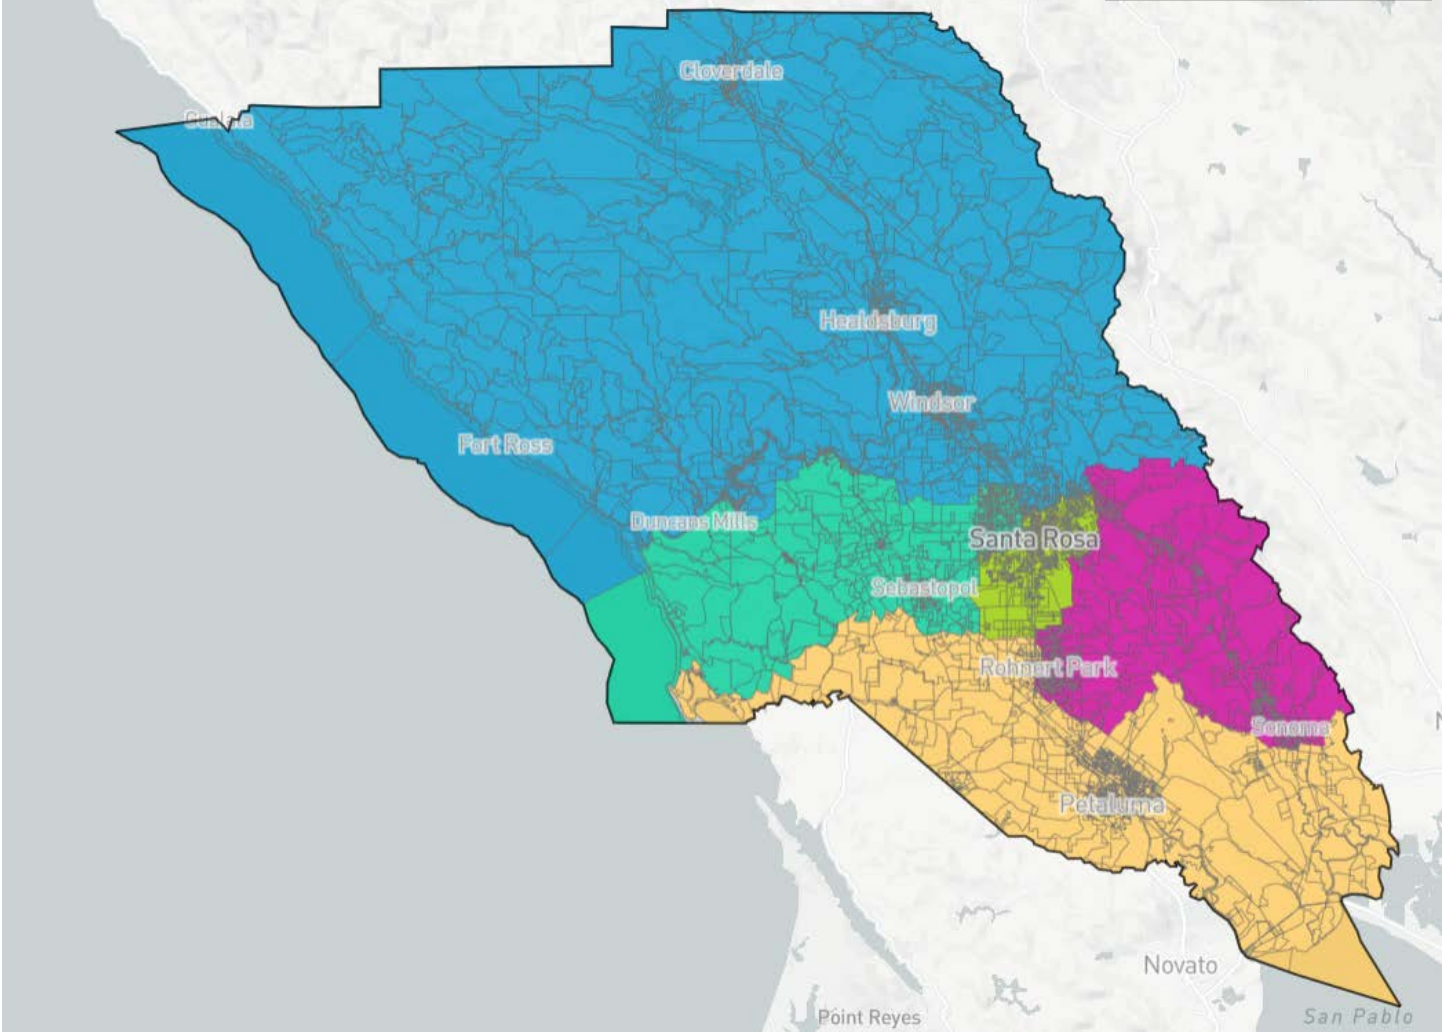

Point Arena

	White	Hispanic	Asian
1	75.4%	16.9%	3.8%
2	80.8%	12.6%	4.1%
3	74.5%	16.6%	4.2%
4	66.1%	22.3%	5.7%
5	78.5%	13.8%	4.9%
Overall	75.3%	16.3%	4.5%

MAX. POPULATION DEVIATION: 0.32%