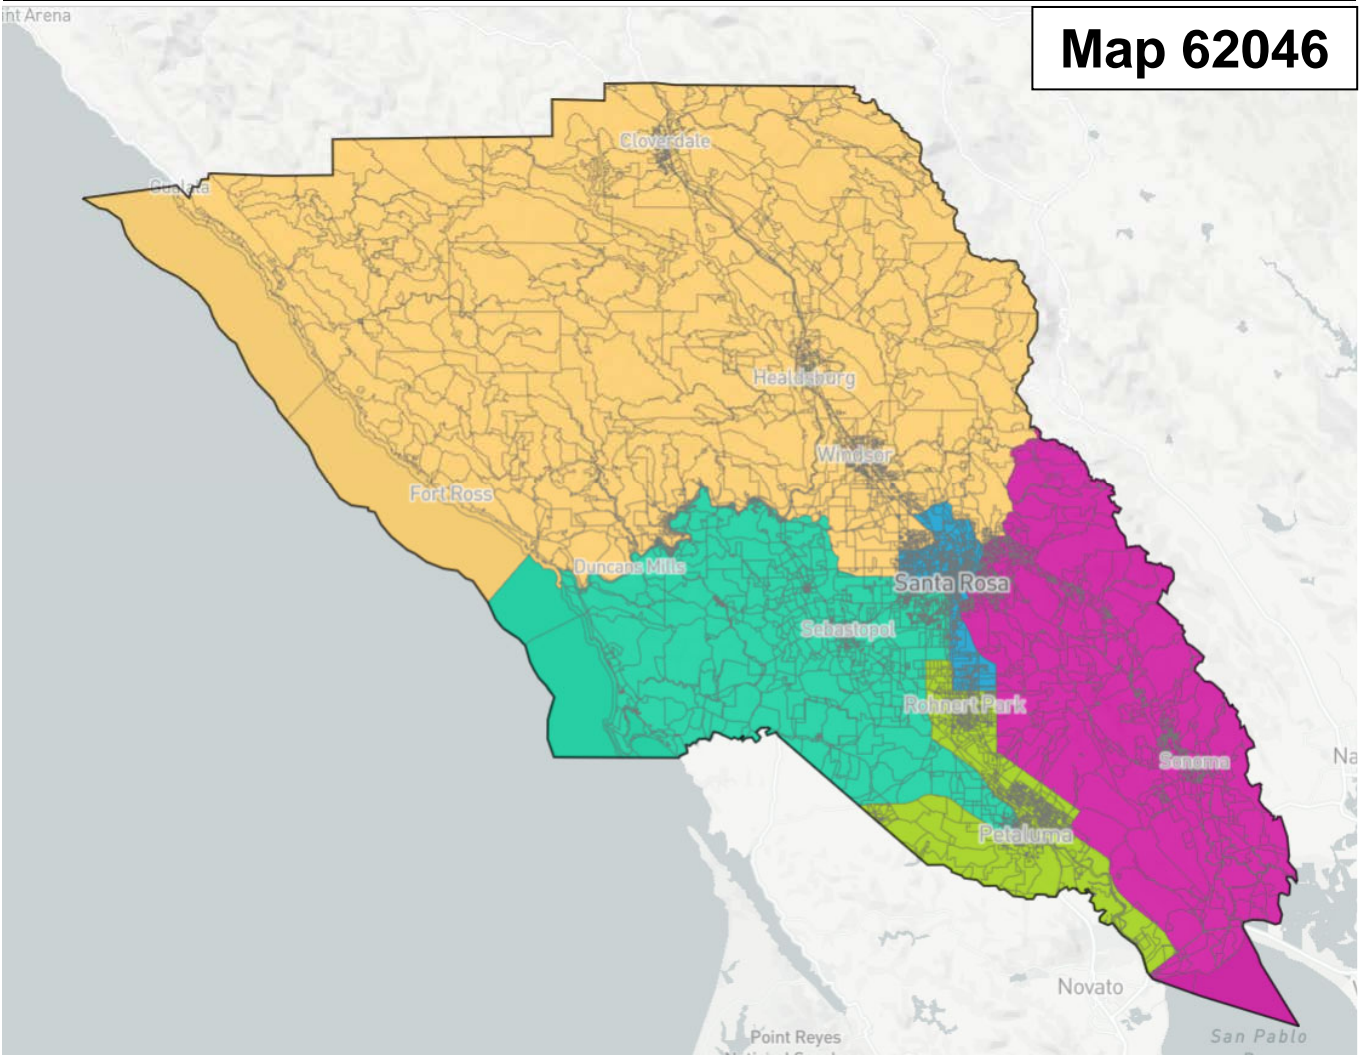

# Map 62046

	White	Hispanic	Asian
1	70%	19%	4.8%
2	74.3%	18.7%	3.6%
3	74.7%	16.9%	4.1%
4	75.9%	15.5%	5.7%
5	81%	12%	4.5%
Overall	75.3%	16.3%	4.5%

MAX. POPULATION DEVIATION:

3.1%