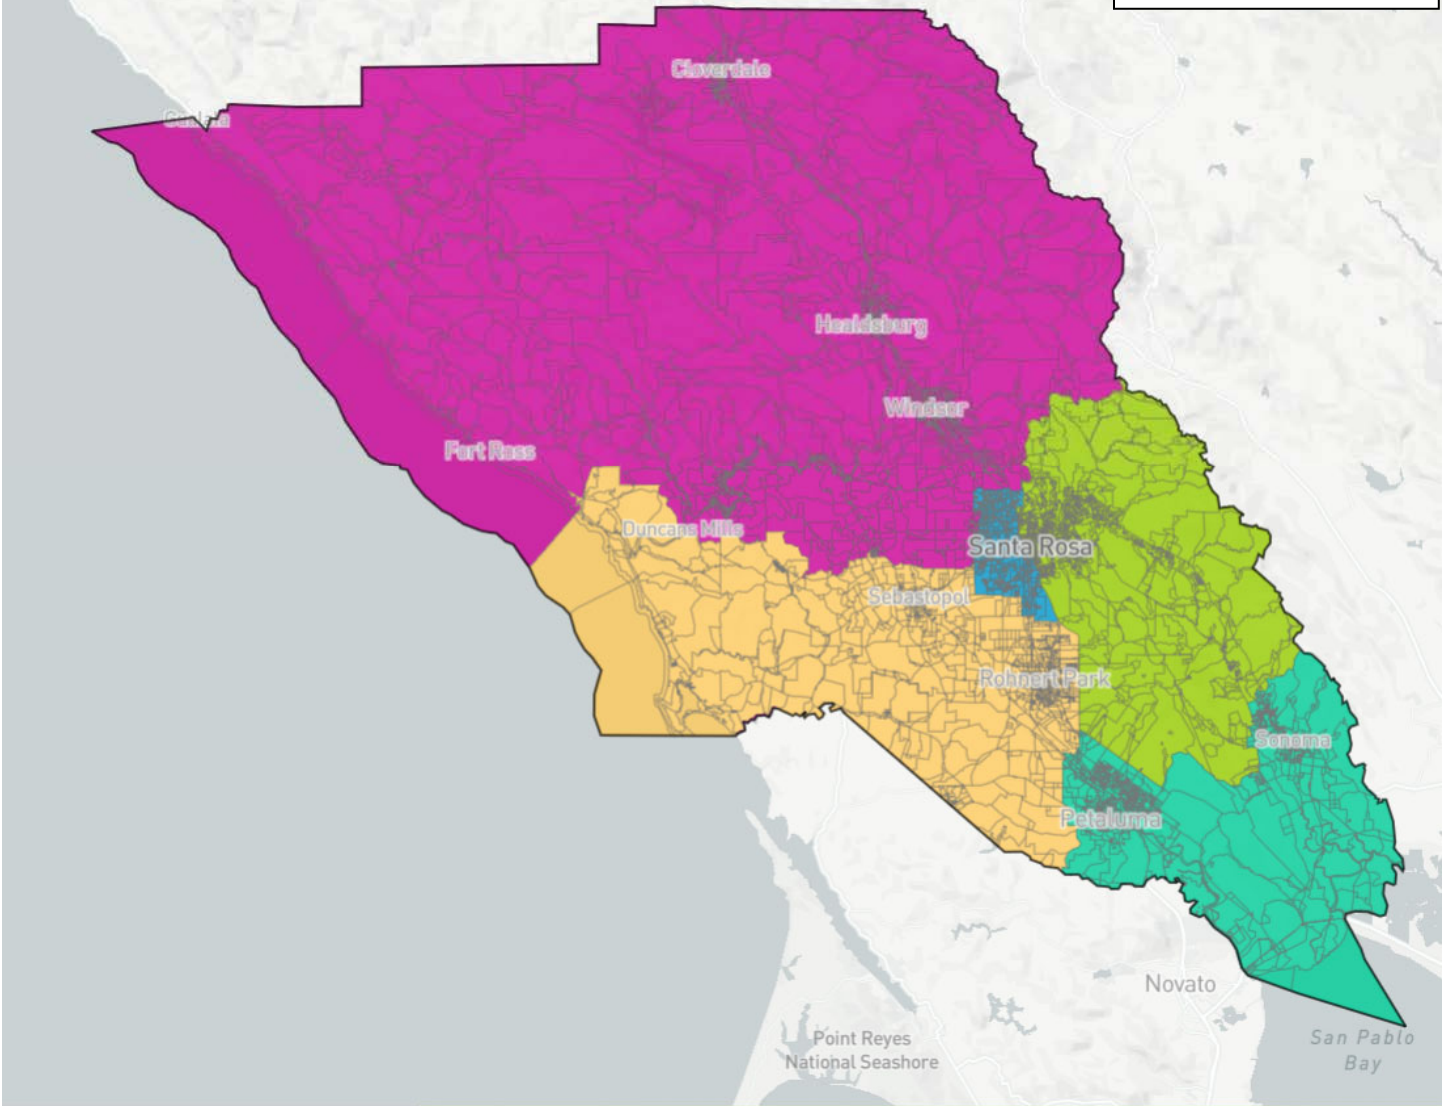

mt Arena

Map 64676

	White	Hispanic	Asian
1	58.6%	28.7%	6.6%
2	79.1%	13.2%	4.3%
3	79.1%	14.2%	4.1%
4	80.8%	10.5%	4.8%
5	75.5%	17.6%	3.2%
Overall	75.3%	16.3%	4.5%

MAX. POPULATION DEVIATION: 0.88%