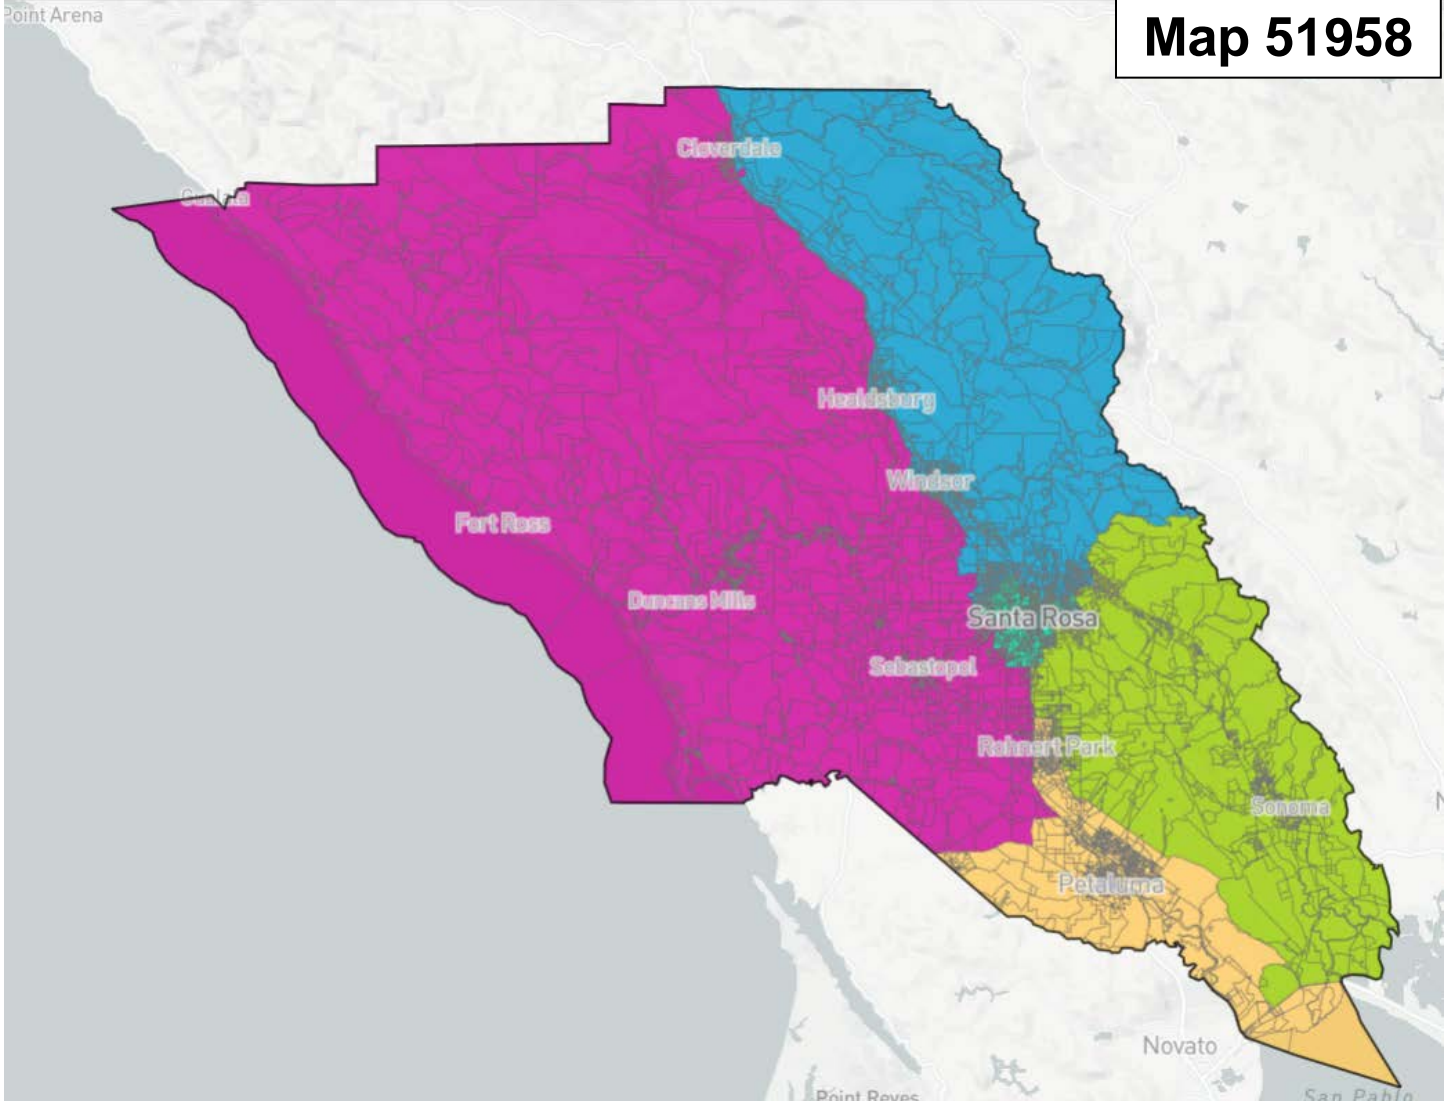

Map 51958

	White	Hispanic	Asian
1	73.4%	18.2%	4.5%
2	78.4%	13.8%	5%
3	62.5%	25.2%	5.7%
4	79.9%	12.9%	4.6%
5	79.7%	13.3%	3.1%
Overall	75.3%	16.3%	4.5%

MAX. POPULATION DEVIATION: 0.92%