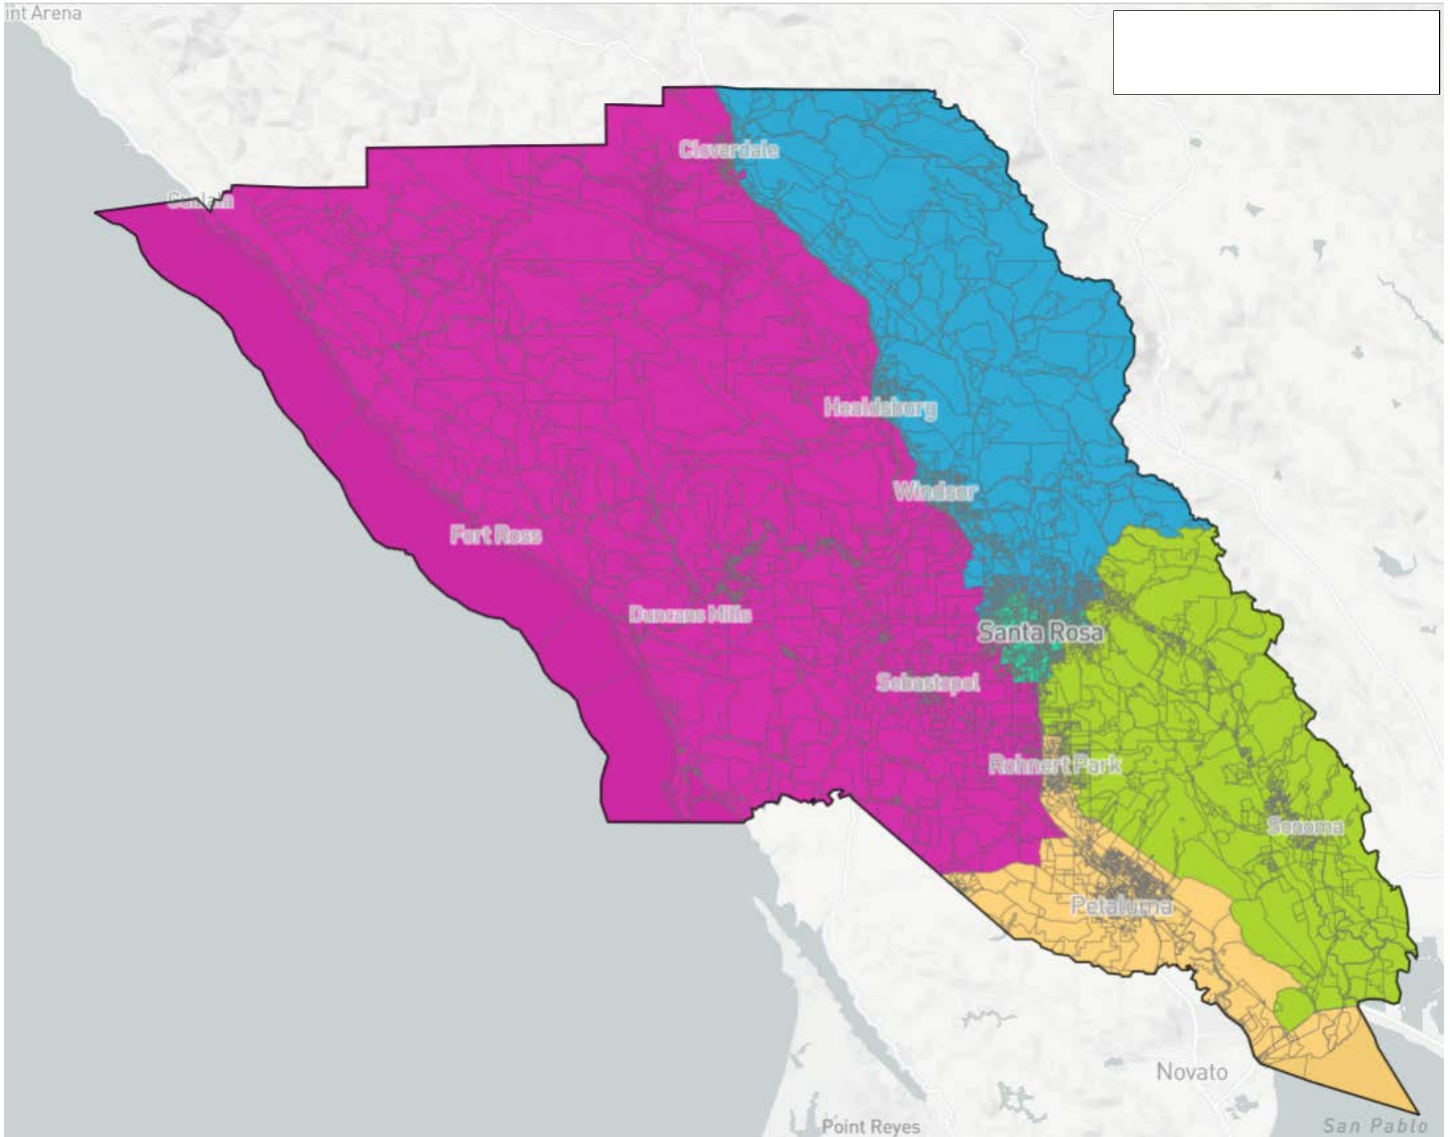

int Arena

	White	Hispanic	Asian
1	73.4%	18.2%	4.5%
2	78.4%	13.8%	5%
3	62.5%	25.2%	5.7%
4	79.9%	12.9%	4.6%
5	79.7%	13.3%	3.1%
Overall	75.3%	16.3%	4.5%

MAX. POPULATION DEVIATION: 0.92%