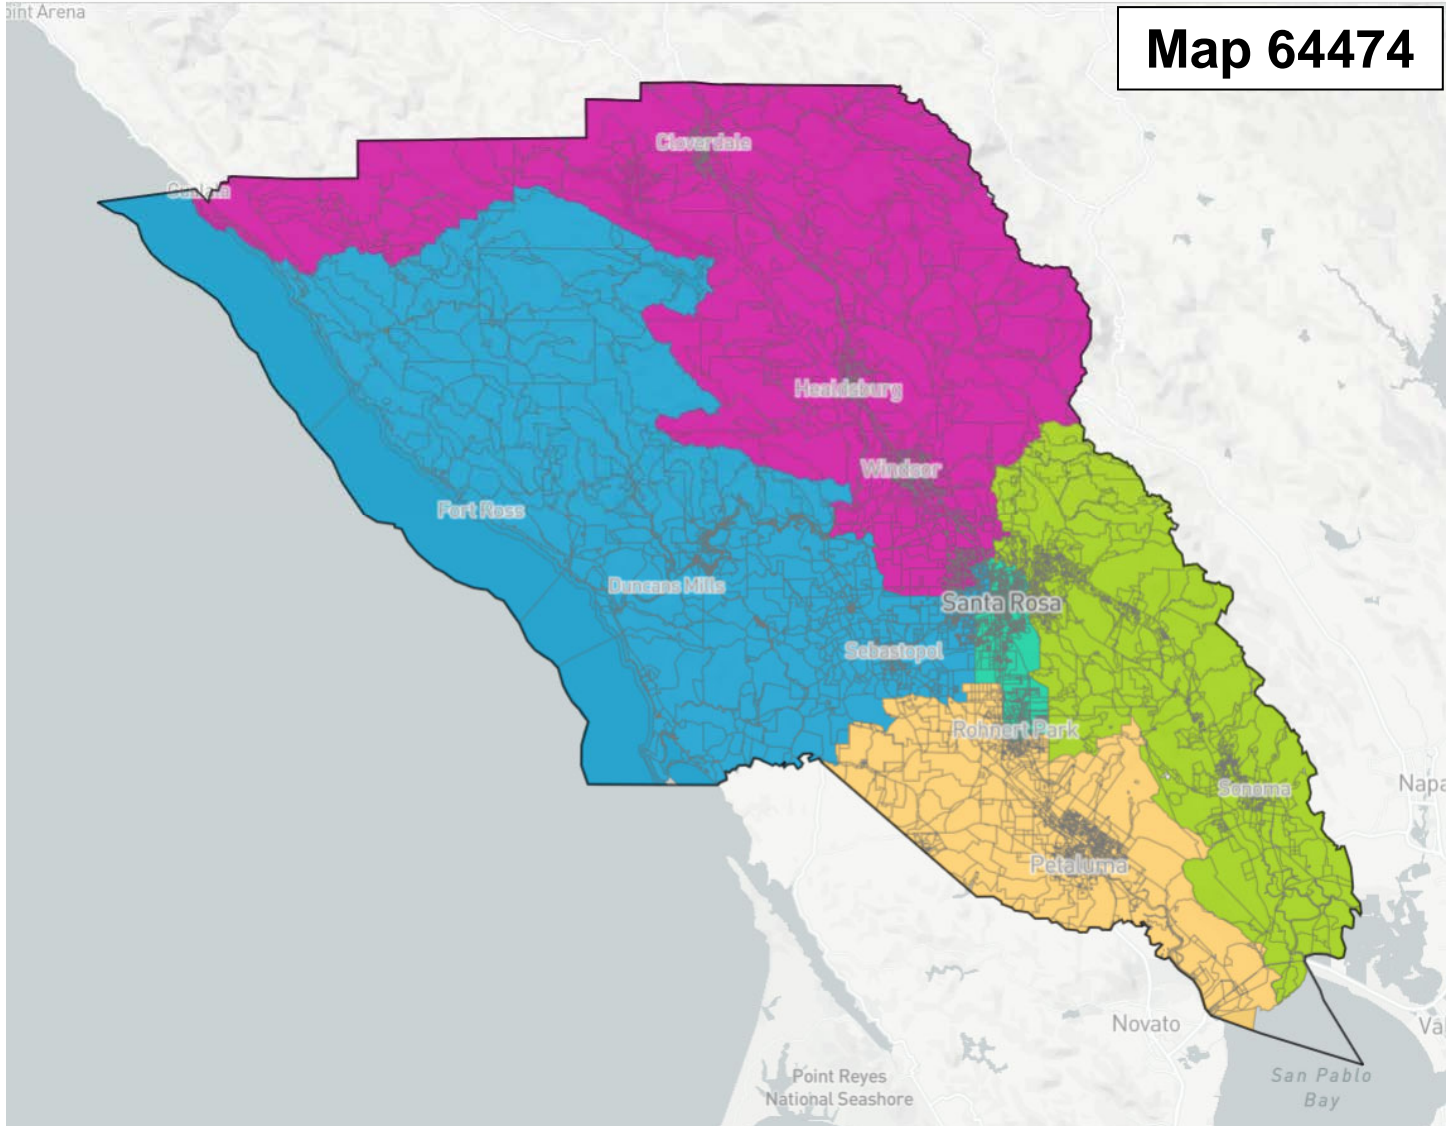

Joint Arena

Map 64474

	White	Hispanic	Asian
1	76.1%	15%	4.2%
2	79.2%	13.2%	4.8%
3	65.8%	22.7%	5.8%
4	82.8%	10.8%	4%
5	71.1%	21%	4%
Overall	75.3%	16.3%	4.5%

MAX. POPULATION DEVIATION: 0.65%