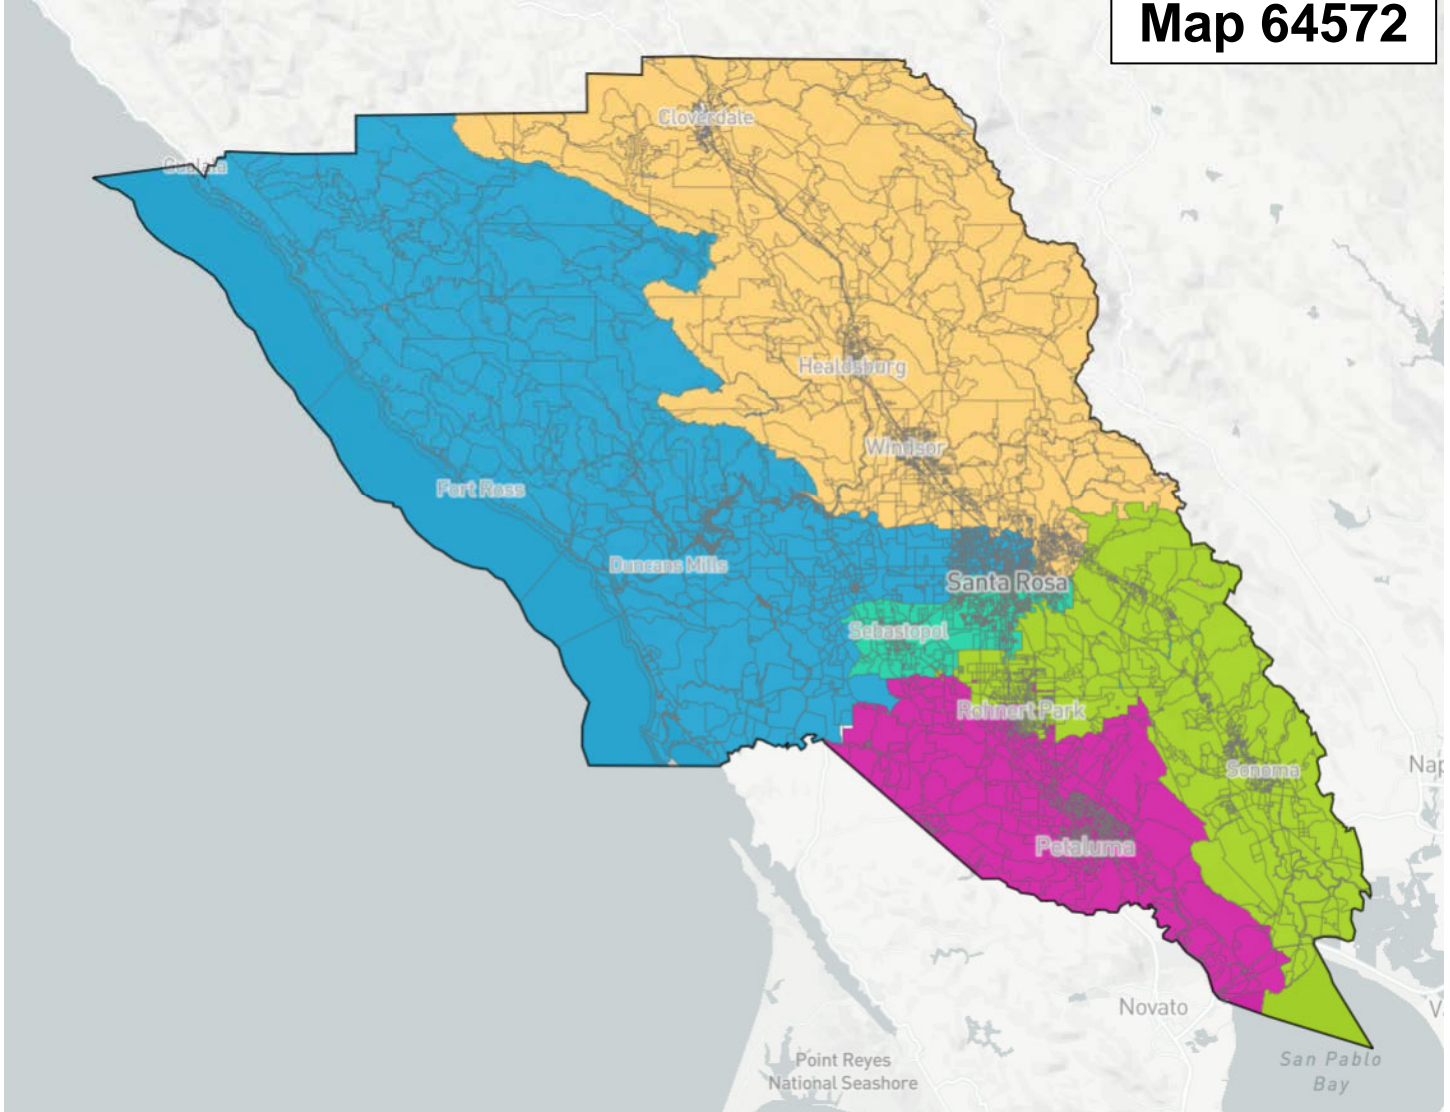

Joint Arena

# Map 64572

	White	Hispanic	Asian
1	77.2%	14.6%	3.6%
2	75.3%	17.1%	4.2%
3	66.3%	21.9%	5.8%
4	77.7%	14.8%	4.5%
5	79.6%	13.3%	4.6%
Overall	75.3%	16.3%	4.5%

MAX. POPULATION DEVIATION: 4.04%